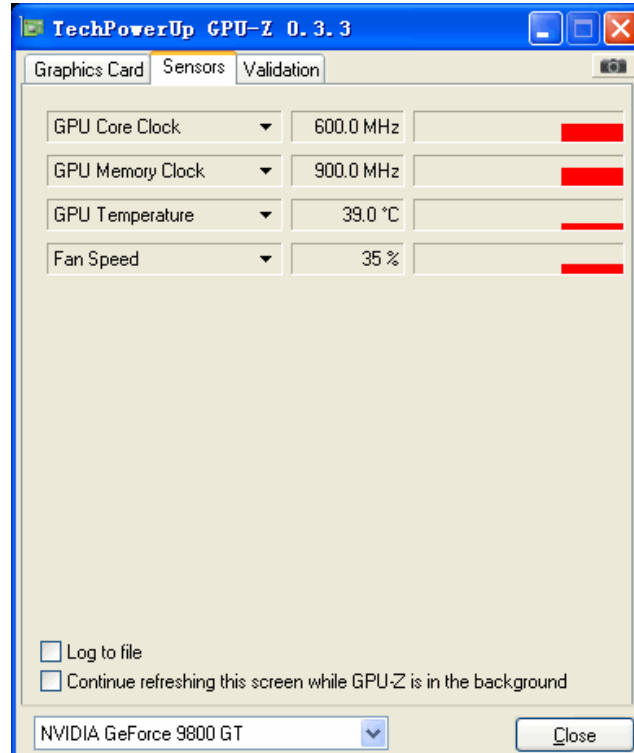

39°C when start up