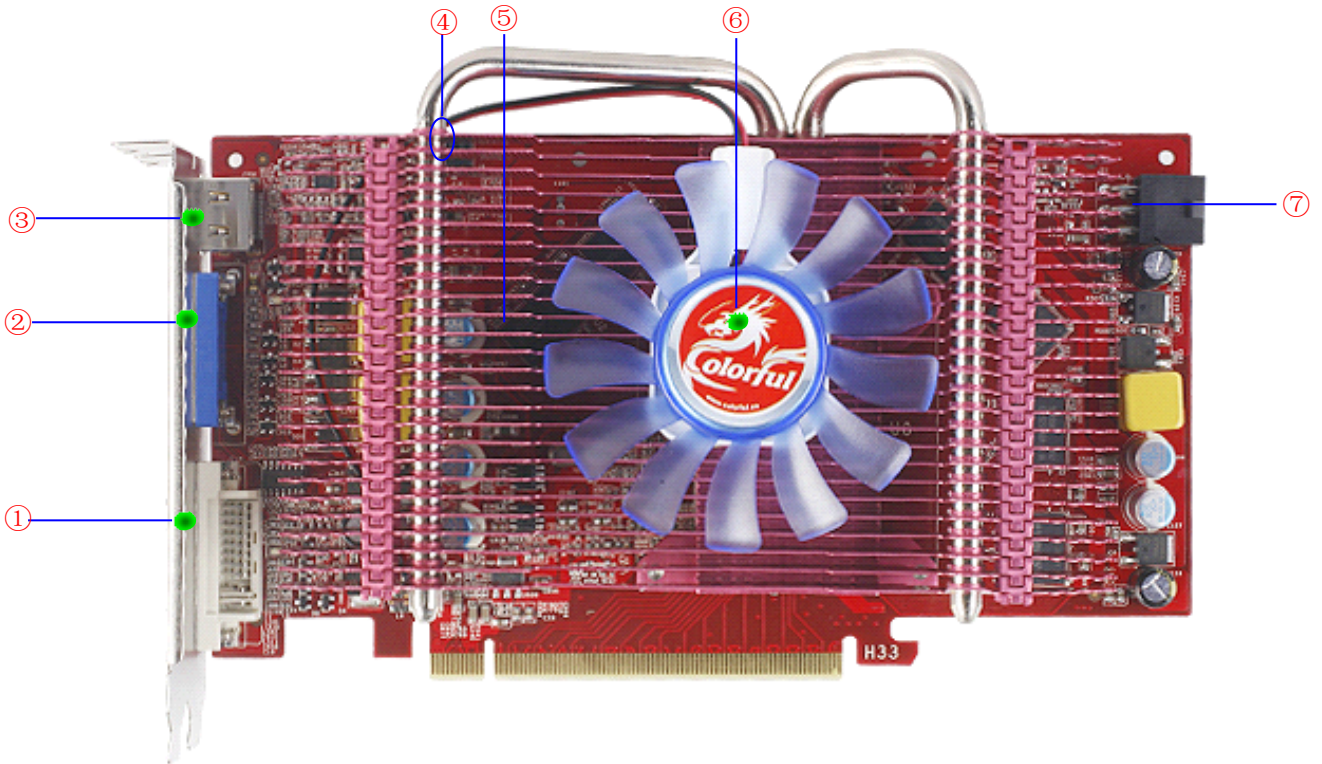

Colorful GF9800GT-512M DDR3 M10 3F Spec

Model Name:

GF9800GT-512M DDR3 M10 3F

OverView:

Chip: **NVIDIA GeForce9800GT GPU (G92)**

Core Clock: **600MHZ**

Shader Clock: **1500MHZ**

Memory Clock: **1800MHZ**

Memory Bandwith: **256BIT**

Memory Module: **SAMSUNG GDDR3 FBGA 1.0NS**

Interface: **DVI+VGA+HDMI**

ADVANTAGES:

1. High cost-effective, 512M DDR3 1.0 ns memory.
2. With high quality heat-pipe cooling system, start up temperature is only 39 degrees Celsius. (Ambient temperature is 25 degrees Celsius).
3. Using high quality inductors and capatitors, ensure the graphics card steadily working.
4. Supports NVIDIA® PureVideo® HD Technology, that delivers unprecedented picture clarity, smooth video, accurate color, and precise image scaling for movies and video.
5. Full support PCIE 2.0, that is twice than that of first generation PCI Express.
6. NVIDIA CUDA™ Technology supported.
7. The Discrete, Programmable Video Processor in GPU that provides superb picture quality and ultra-smooth movies with 100% offload of H.264 video decoding from the CPU and significantly reduced power consumption.

PhysX™
by NVIDIA

1. Dual-link DVI1

3. HDMI port

5. SAMSUNG GDDR3 1.0ns

7. 6-pin power connector

2. VGA port

4. SPDIF connector

6. High efficiency cooling system

6-pin power supply connector

Used high quality SAMSUNG 1.0ns GDDR3 memory modules

High efficiency fan with heat pipe

Accessories: 1* User's Guider, 1* Driver CD, 1* 6-pin Power Commutator cable, 1* DVI to VGA adaptor.