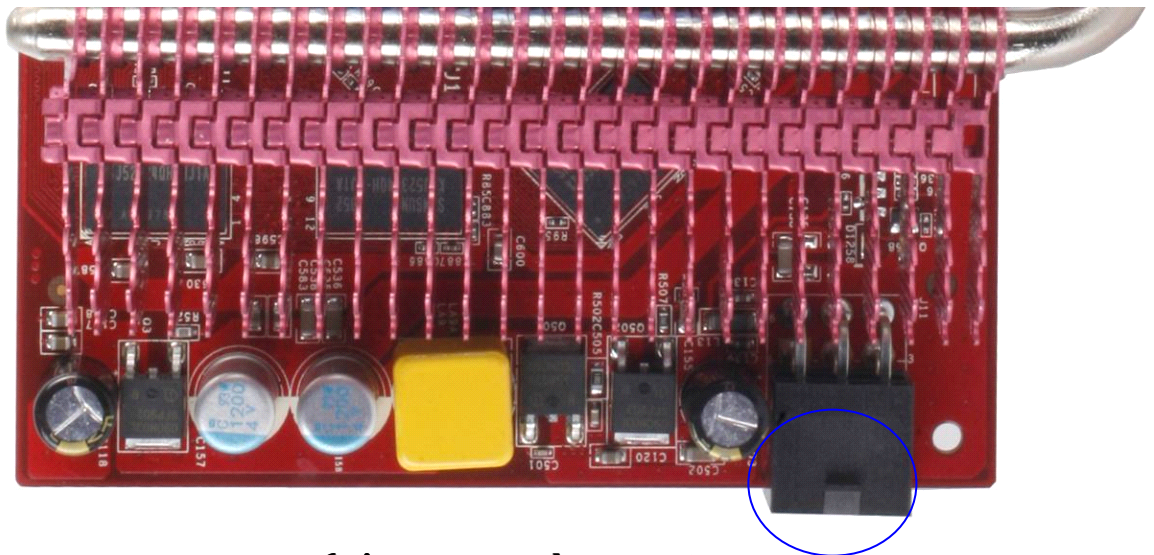

Colorful GF9800GT-512M DDR3 M10 3F Spec

Model Name:

GF9800GT-512M DDR3 M10 3F

OverView:

Chip: **NVIDIA GeForce9800GT GPU (G92)**

Core Clock: **600MHZ**

Shader Clock: **1500MHZ**

Memory Clock: **1800MHZ**

PhysX™
by NVIDIA

1. Dual-link DVI1

3. HDMI port

5. SAMSUNG GDDR3 1.0ns

7. 6-pin power connector

2. VGA port

4. SPDIF connector

6. High efficiency cooling system

Parts of the graphics card:

Output: DVI+VGA+HDMI

The 2-pin SPDIF-IN pinhead is for the audio output of the HDMI. Please use the SPDIF connecting cable in the accessories, one end connect to the graphics card, the other end connect to the SPDIF-OUT pinhead of the motherboard (**Please refer to the definition of SPDIF pinhead in the motherboard manual**). Usually, The RED cable is data cable, and the WHITE cable is GND.

6-pin power supply connector

Used high quality SAMSUNG 1.0ns GDDR3 memory modules

High efficiency fan with heat pipe

Accessories: 1* User's Guider, 1* Driver CD, 1* 6-pin Power Commutator cable, 1* DVI to VGA adaptor.